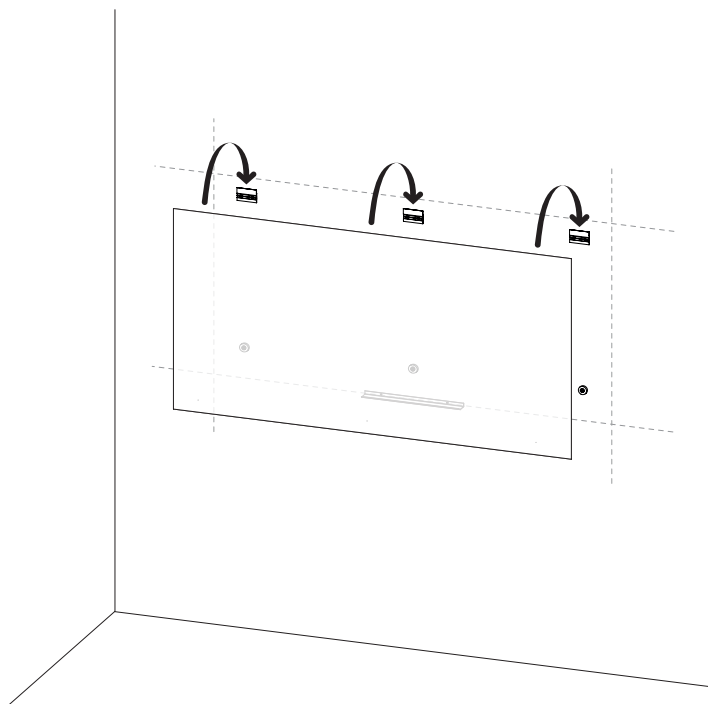

GLASS WRITING BOARD LAGO

INSTRUCTIONS • INSTRUCTIES • ISTRUZIONI • ANLEITUNG • INSTRUCCIONES • INSTRUÇÕES

3 ≤ 1800x1200mm

D

900x600mm	x8
1200x900mm	x8
1500x1200mm	x11
1800x1200mm	x11

4

A.4x **B.4x** **C.14x** **D.14x**
2400x1200mm

A.3x **B.3x** **C.11x** **D.11x**
1800x1200mm | 1500x1200mm

A.2x **B.2x** **C.8x** **D.8x**
1200x900mm | 900x600mm

E.1x **F.1x**

1001380291068