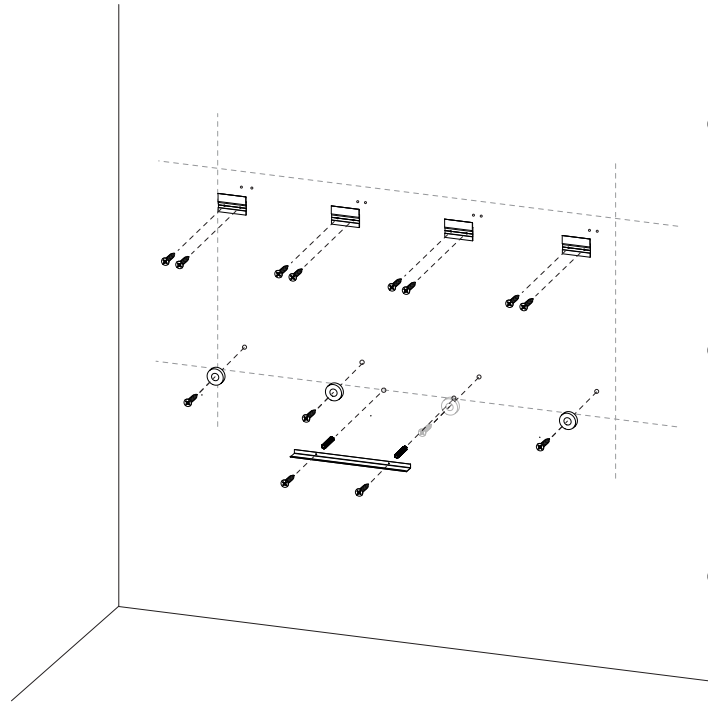

# GLASS WRITING BOARD LAGO

INSTRUCTIONS • INSTRUCTIES • ISTRUZIONI • ANLEITUNG • INSTRUCCIONES • INSTRUÇÕES

## 2 ≤ 1800x1200mm

	A	B	C	D
900x600mm	x2	x2	x8	x1
1200x900mm	x2	x2	x8	x1
1500x1200mm	x3	x3	x11	x1
1800x1200mm	x3	x3	x11	x1

**A.4x B.4x C.14x D.14x**  
2400x1200mm

**A.3x B.3x C.11x D.11x**  
1800x1200mm | 1500x1200mm